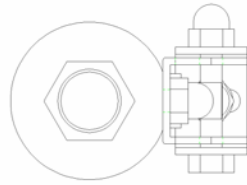

Typ	Type	1801	
Höhe	Height	mm	77
Leistung bei 12V	Power at 12V	5W	x
		10W	x
Leistung bei 24V	Power at 24V	20W	x

Lichttechnische Daten Technical data			12V		24V
			5W	10W	20W
Brenndauer**	average lifetime**	h	4000	4000	3000
Lichtstrom	luminous flux	lm	60	130	300
Schalter*	Switch*		1	1	1

* 1=AUS—Taster, **Brenndauer XENON-Lampen ca. 10.000h

* 1=OFF—momentary, **average lifetime XENON-bulb ca. 10.000h

Kombinationsmöglichkeit:	mit verschiedenen Schaugläsern	Possibilities of combination	with different types of sightglasses
Gehäusewerkstoff:	1.4301	Material housing	AISI 304
Gehäuseoberfläche:	Feingedreht / e-poliert	Surface housing	Fine turned (e-polished)

Type	Voltage	Power	Bulb	Cable
Typ	Spannung	Leistung	Lampe	Kabel
☐ 1 ☐ 8 ☐ 0 ☐ 1	— ☐ 1 ☐ 2 V	— ☐ 0 ☐ 0 ☐ 5 W	— ☐ 0 Halogen	— ☐ 0 3m
	☐ 2 ☐ 4 V	☐ 0 ☐ 1 ☐ 0 W	☐ 1 Xenon	☐ 1 5m
		☐ 0 ☐ 2 ☐ 0 W		☐ 2 10m