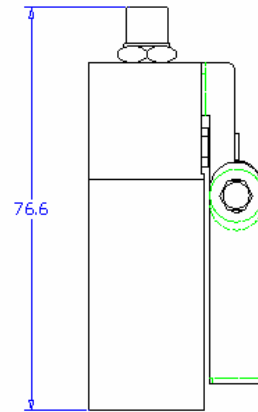

### Connecting cable:

Easy installation and maintenance due to plug and socket connection M5 including 3 metre cable as standard, 5 and 10 metre cable available on demand

Edelstahlschauglasleuchte Typ 1801  
Stainless steel luminaire type 1801

Edelstahlschauglasleuchte Typ 1801 mit  
Schauglasarmatur DIN11851  
Stainless steel luminaire type 1801 combined with a sightglass to DIN11851

Typ	Type	1801	
Höhe	Height	mm	77
Leistung bei 12V	Power at 12V	5W	x
		10W	x
Leistung bei 24V	Power at 24V	20W	x